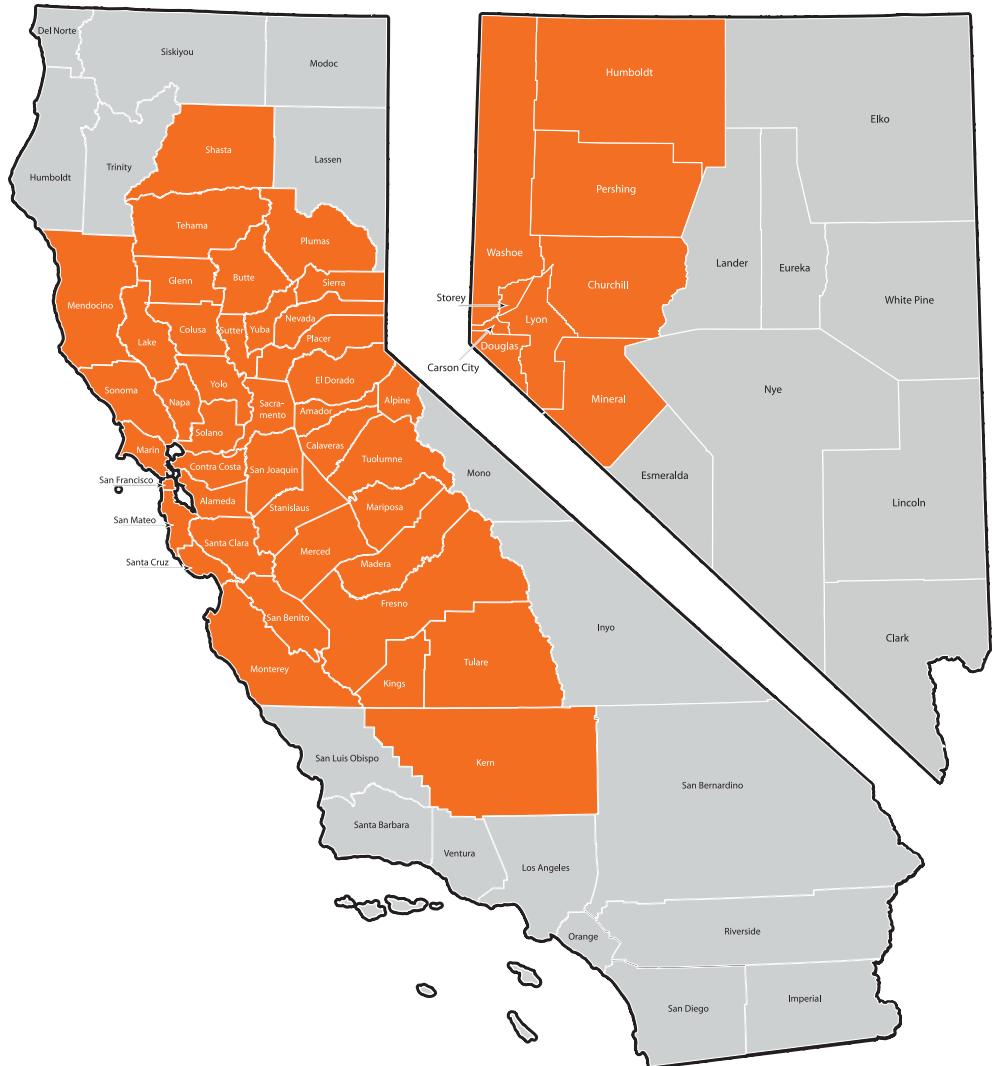

2018 FREIGHT POLICY

STANDARD FREIGHT POLICY

Free Freight - Next Day Ground Delivery

Normal Stock Product
\$400 Minimum Order

Exceptions:

- Special Order Parts and Equipment, Plus Freight from the Factory
- Job Site Delivery +\$50.00
- Delivery area: Northern California* and Western Nevada (colored **ORANGE** on the map)
- Orders below \$400.00 Min. will be charged \$50.00 or the actual cost, whichever is lower

*Some counties excluded

**Free Freight
Delivery Area
for Next Day
Ground Delivery**

Conditions and Exceptions
listed above apply.