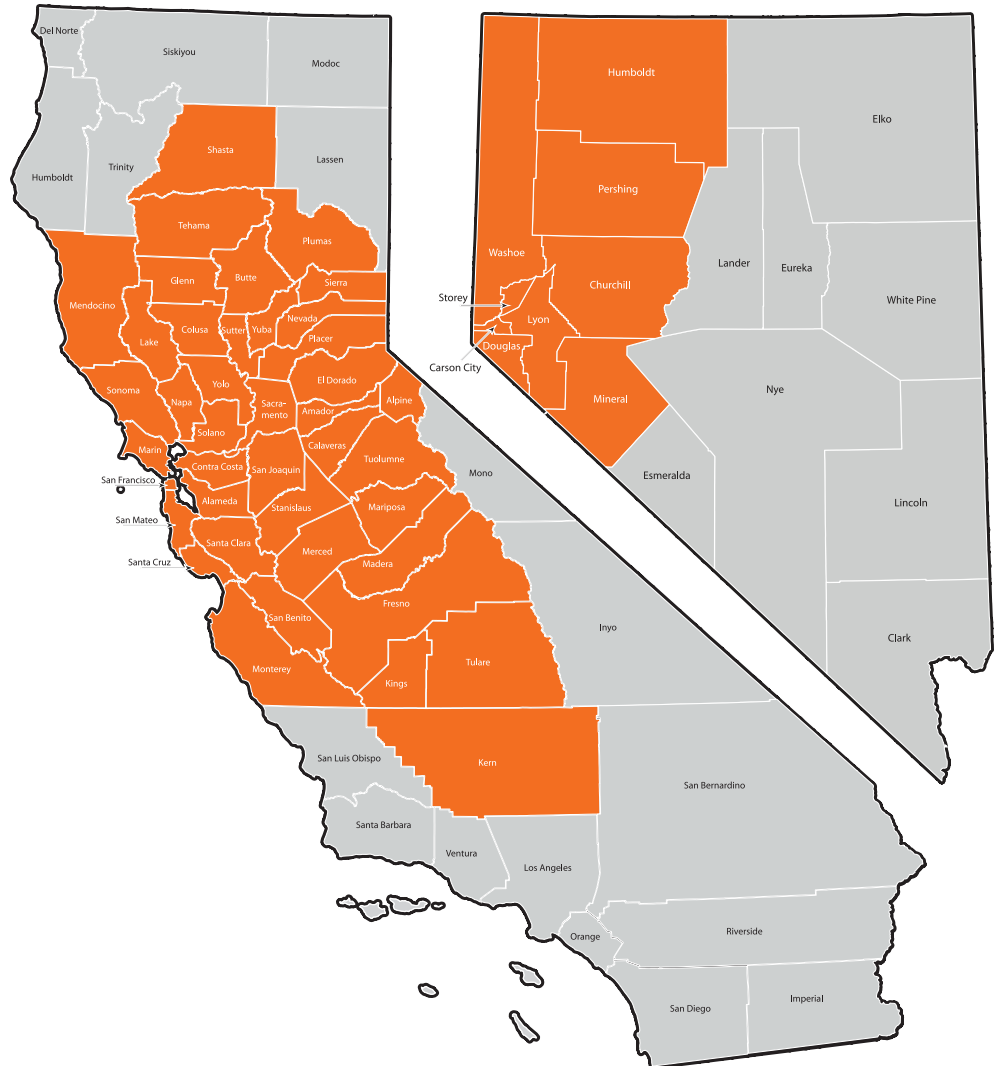

**2019 FREIGHT POLICY**

**STANDARD FREIGHT POLICY**

**Free Freight - Next Day Ground Delivery**

Products In Stock

\$400 Minimum Order

Exceptions:

- Special Order Parts and Equipment, Plus Freight from the Factory
- Job Site Delivery +\$50.00
- Delivery area: Northern California\* and Western Nevada (colored **ORANGE** on the map)
- Orders below \$400.00 Min. will be charged \$50.00 or the actual cost, whichever is lower

\*Some counties excluded

**Free Freight  
Delivery Area  
for Next Day  
Ground Delivery**

Some conditions and exceptions apply. Not limited to the list above.